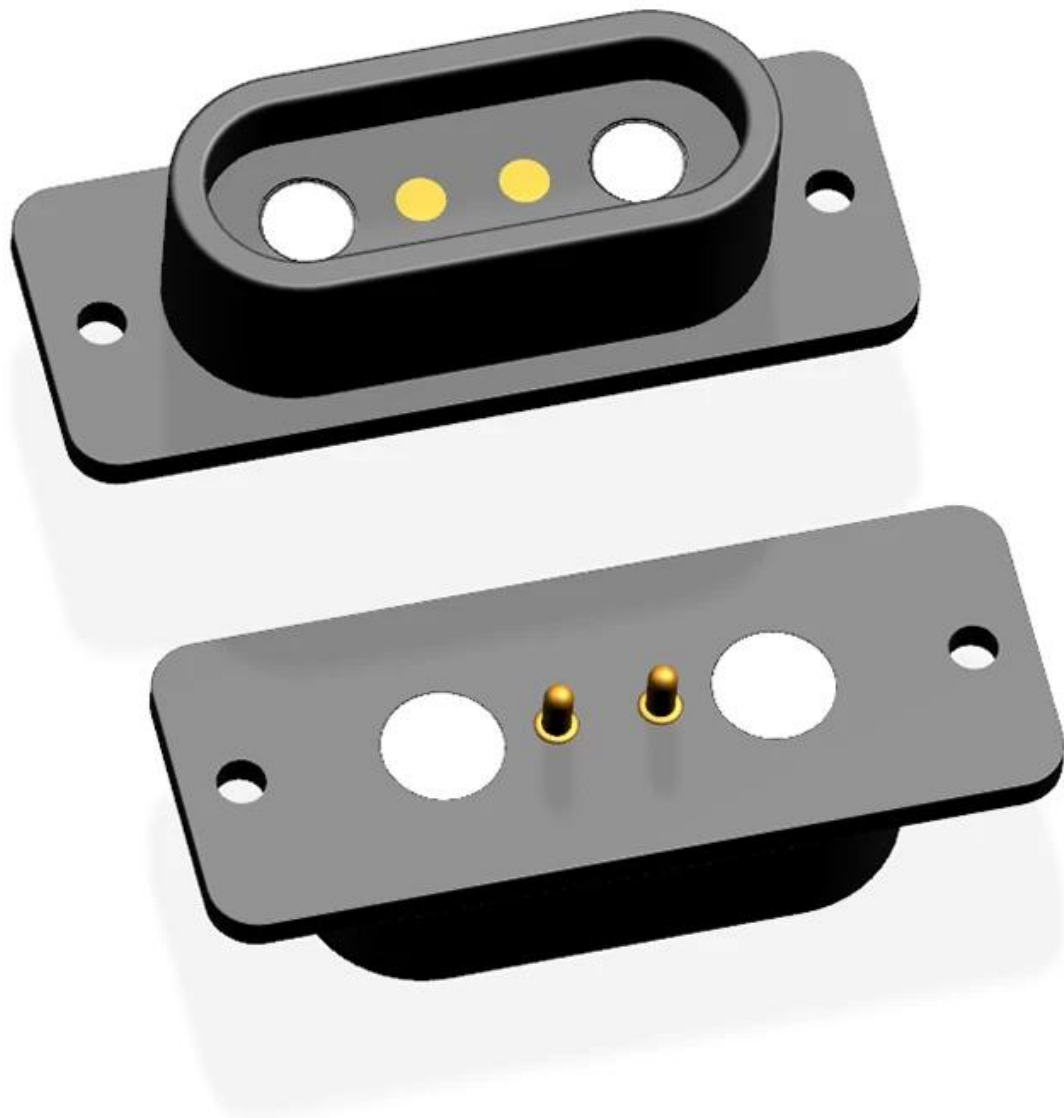

Application:

Goochain custom spring loaded pogo pin connectors Sports bracelet, GPS tracker, Smart watch, Beauty instrument, Medical device, Unmanned aerial vehicle and etc.