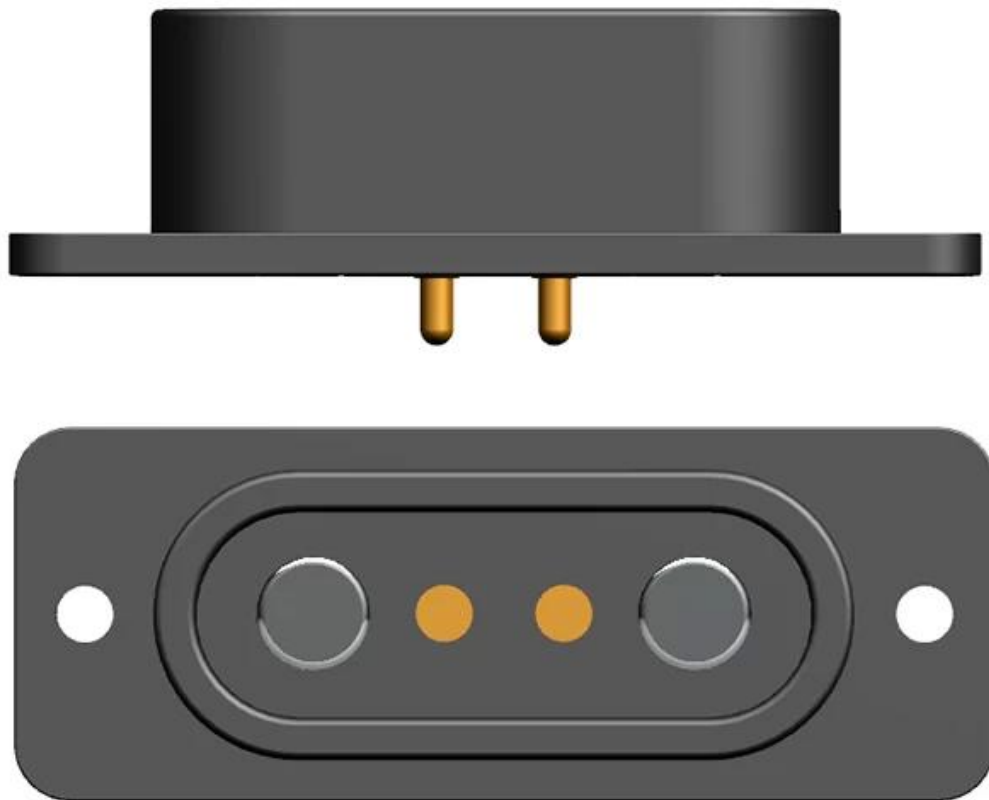

Application:

Goochain custom spring loaded pogo pin connectors Sports bracelet, GPS tracker, Smart watch, Beauty instrument, Medical device, Unmanned aerial vehicle and etc.