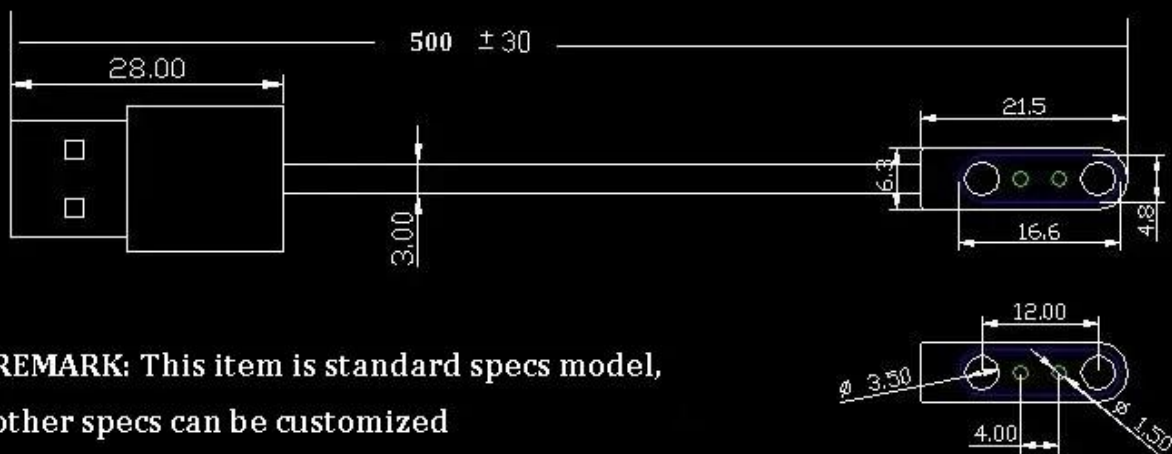

product description:

Materials: PVC+ABS

POGO PIN : Gold plated

Magnetic: N52

Core: International standard pure copper 10*0.01mm

Application: smart watch charging & pogo pin charging
for vacuum flask

Color: Black, white

REMARK: This item is standard specs model,
other specs can be customized