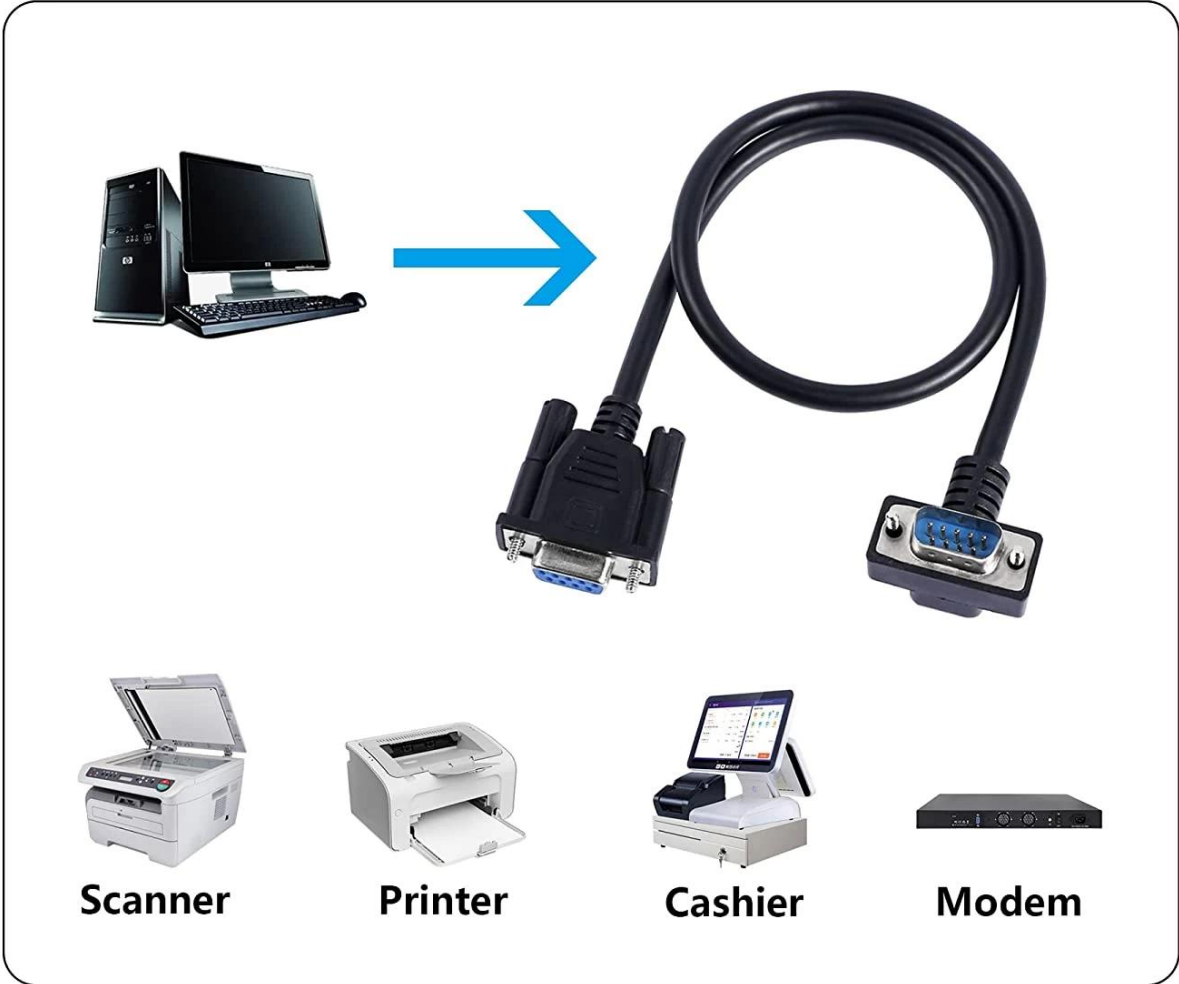

For Computer Connecting a 9Pin Serial Device

Full Handshaking Null Modem Cable

TX/RX,DTR/DSR,RTS/CTS line crosslinked