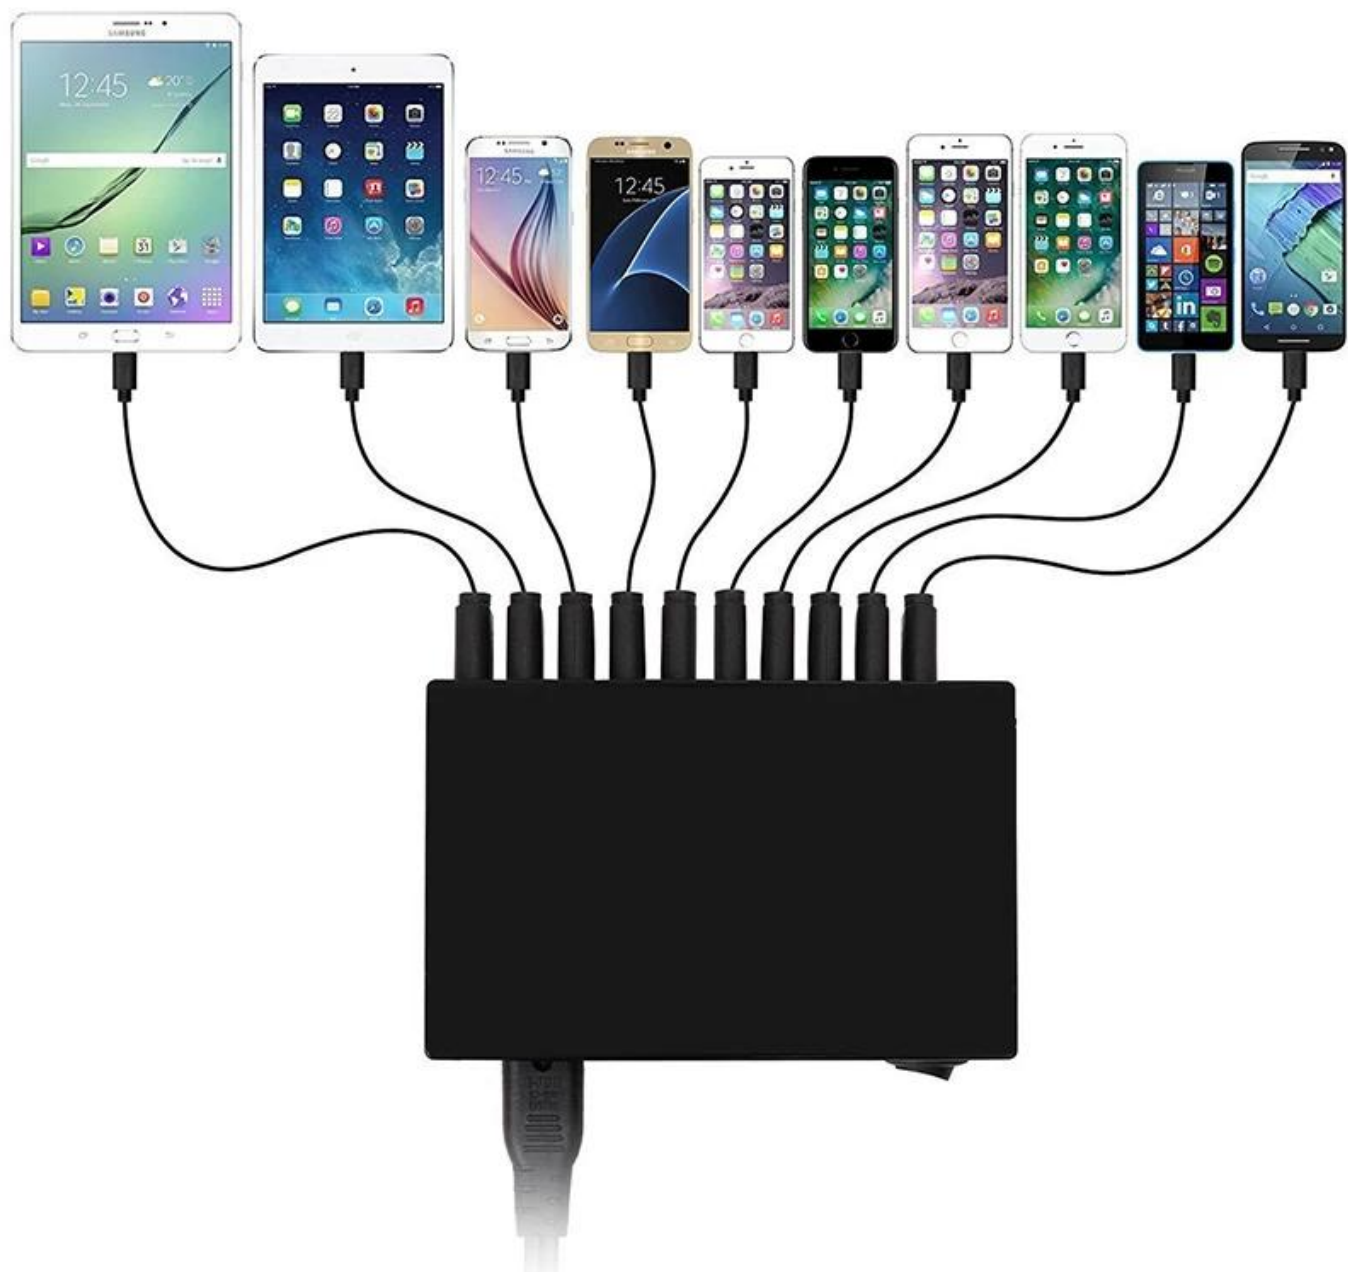

Trade Terms	FOB Shenzhen / Guangzhou / Hongkong
Production Capacity	500,000PCS/Month
Payment	T/T, PayPal.
Delivery Time	3-7 working days for making sample. 10 to 15 working days for production.
Packing	Standard Export Cartons/Custom Cartons
Shipping	By sea, By air or by express delivery (DHL/UPS/FEDEX)
MOQ	500PCS
Place of Origin	Dongguan, Guangzhou, China
Certification	CE,FCC,ROHS,REACH,UKCA

Qualcomm Quick Charge 2.0 not supported.

Application:

Advanced Charging Technology

PowerIQ and VoltageBoost combine to ensure the fastest possible charge speed (Does not support Qualcomm Quick Charge).

MultiProtect Safety System

Surge protection, temperature control and more advanced safety features keep you and your devices safe.

High Efficiency

Awarded the highest energy efficiency rating (DOE 6) by the US Dept. of Energy.

Super Compact

10 Port USB Wall charger is one of the most compact multi-port USB chargers on the market.

For Optimal Use:

- Use your original cable or a third-party certified one (such as MFi).
- Compatible with iPhones and iPads, Android smartphones and tablets (including the Nexus 7) and other USB-charged devices.